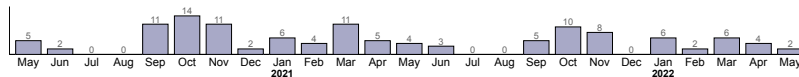

Cities in Portugal

Batalha (9)	Beja (1)	Braga (3)	Estoril (1)	Lisbon (36)	Porto (24)

74 Trade Shows in Portugal

Exhibition Name	Venue	Date
EXPOFARMA National Fair of Pharmacy	Lisbon > Centro de Congressos de Lisboa	05/07/2020 (3 days)
EU PVSEC European Photovoltaic Solar Energy Conference and Exhibition. The EU PVSEC is the largest international Conference for Photovoltaic Research & Technologies, Industries and Applications, and at the same time a leading international PV Industry Exhibition	Lisbon > Centro de Congressos de Lisboa	09/07/2020 (5 days)
INTERDECORAÇÃO House, Decoration and Gift Show	Porto > Exponor	09/10/2020 (4 days)
WORLD RENEWABLE ENERGY CONGRESS & EXHIBITION International Symposium & Exhibition in Renewable Energy. The World Renewable Energy Forum & Exhibition focuses (WREF) on renewable energy sources in combination with more efficient use of energy	Lisbon > Instituto Superior Técnico	09/13/2020 (6 days)
ENERGYLIVE EXPO Forum for Renewable Energy	Lisbon > Feira Internacional de Lisboa	09/22/2020 (3 days)
GREEN BUSINESS WEEK Water, Energy, Waste and Environment Expo	Lisbon > Feira Internacional de Lisboa	09/22/2020 (3 days)
MOD'TISSIMO Exhibition of Fabrics and Accessories for Clothing	Porto > Edifício da Alfândega	09/22/2020 (2 days)
3D ADDITIVE EXPO Trade show of 3D printing and additive manufacturing technologies	Batalha > Batalha Centro de Exposições	09/24/2020 (3 days)